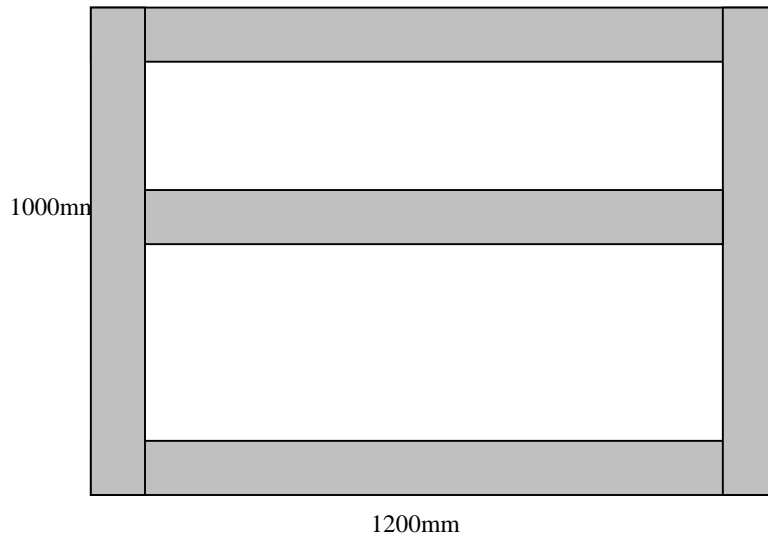

Paragon – Sunderland Site Pallet Specification

1200 x 1000mm. 4 way entry. Full perimeter base.

Total height (including pallet) should not exceed 45”

VIEW FROM ABOVE

VIEW FROM BELOW

VIEW FROM SIDE