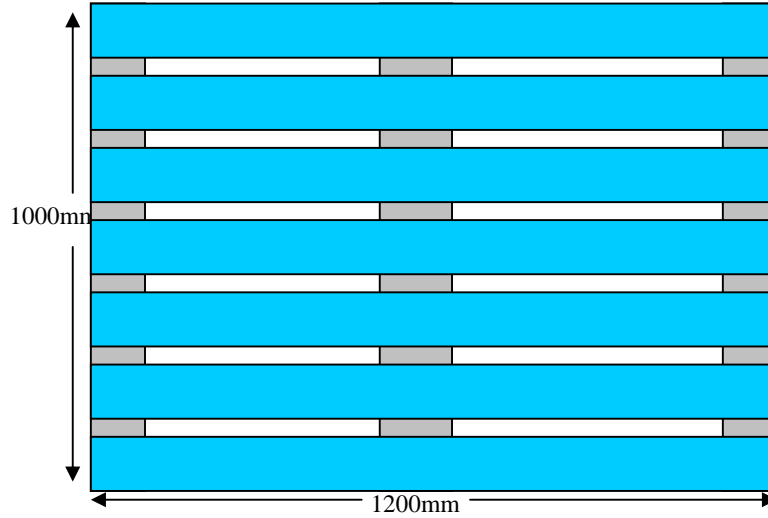

Paragon – Sunderland Site Pallet Specification

1200 x 1000mm. 4 way entry. Full perimeter base.

Total height (including pallet) should not exceed 45”

VIEW FROM ABOVE

VIEW FROM BELOW

VIEW FROM SIDE